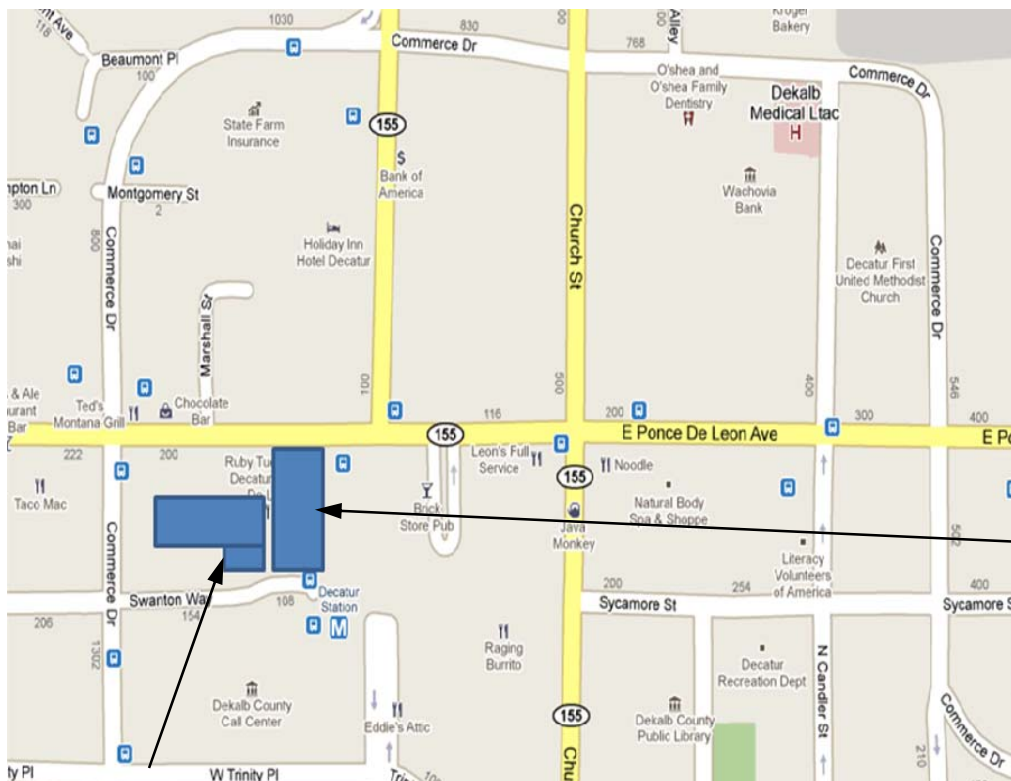

ON MARTA:	Take the East-West rail line east to Station E6-Decatur; Exit the station west toward buses; Waveguide is in the office building to the immediate north (right) of the station.
From the Airport:	Exit ATL airport, following signs for I-85 N; Merge onto I-85 N (approx. 9.4 mi); Take Exit 248 C, Freedom Parkway; Merge right onto Freedom Parkway (1.6 mi); Turn right at Ponce de Leon Ave (2.8 mi); Slight right at W. Ponce de Leon Ave (1.1 mi); Turn right on Commerce Drive; Turn left on Swanton Way; Waveguide parking deck is on left, past bank.
From Midtown:	Go east on Juniper St (0.7 mi); Turn left on Ponce de Leon Ave (4.2 mi); Slight right at W. Ponce de Leon Ave (1.1 mi); Turn right on Commerce Drive; Turn left on Swanton Way; Waveguide parking deck is on left, past bank.
From Northwest Atlanta, I-75 South:	Take Exit 248 C, Freedom Parkway; Merge onto Freedom Parkway (1.6 mi); Turn right at Ponce de Leon Ave (2.8 mi); Slight right at W. Ponce de Leon Ave (1.1 mi); Turn right on Commerce Drive; Turn left on Swanton Way; Waveguide parking deck is on left, past bank.
From Northeast Atlanta, I-85 South:	Take Exit 91, Clairmont Rd, toward Decatur; Turn left on Clairmont Rd (5.1 mi); Turn right at West Ponce de Leon Ave (1 block); Turn left on Commerce Drive (1 block); Turn left on Swanton Way; Waveguide parking deck is on left, past bank.
From South Atlanta, I-75/I-85 North:	Take Exit 248 C, Freedom Parkway; Merge right onto Freedom Parkway (1.6 mi); Turn right at Ponce de Leon Ave (2.8 mi); Slight right at W. Ponce de Leon Ave (1.1 mi); Turn right on Commerce Drive; Turn left on Swanton Way; Waveguide parking deck is on left, past bank.

**Exit parking deck east to building entry **Waveguide is on the third floor

Waveguide

One West Court Square

Suite 300

T 404 815-1919

F 404 815-1901

waveguide.com

**Enter Waveguide parking
from Swanton Way**